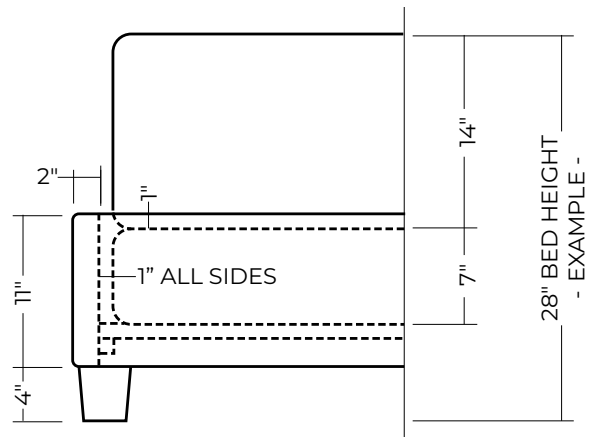

* COM Requirements in 54"W Plain

DIVANS

DV01 Divan Twin

Overall: 40"W 75.5"D

DV02 Divan Full

Overall: 55"W 75.5"D

DV03 Divan Queen

Overall: 61"W 80.5"D

DV04 Divan King

Overall: 77"W 80.5"D

Available in one or two piece construction

Custom heights available to achieve desired overall bed height

Leg & Base Options: 2"H Standard

UPHOLSTERED BED RAILS

Custom heights available to accommodate client's own mattress, box spring and desired overall bed height