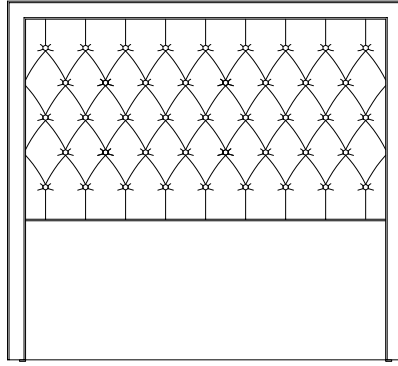

Standard Height 60"
2 1/2" Flat Border with
2 Rows Self Welt

HB05 Mayfair

Twin	45"W	2.5 YDS
Full	60"W	5 YDS
Queen	66"W	5 YDS
King	82"W	5 YDS

Standard Height 60"
2 1/2" Flat Border with
2 Rows Self Welt

HB06 Langham

Twin	45"W	2.5 YDS
Full	60"W	5 YDS
Queen	66"W	5 YDS
King	82"W	5 YDS

Standard Height 60"
2 1/2" Flat Border with
2 Rows Self Welt

* COM Requirements in 54"W Plain

HB07 Gramercy

Twin	41"W	5 YDS
Full	56"W	8 YDS
Queen	62"W	8 YDS
King	78"W	9 YDS

Standard Height 60"
Channel Tufted

HB08 Essex

Twin	45"W	5 YDS
Full	60"W	7 YDS
Queen	66"W	8 YDS
King	82"W	8 YDS

Standard Height 60"
Diamond Button Tufted
2 1/2" Flat Border with
2 Rows Self Welt

HB09 Hudson

Twin	41"W	2.5 YDS
Full	56"W	5 YDS
Queen	62"W	5 YDS
King	78"W	5 YDS

Standard Height 60"
Sewn Pulled Grid

HB10 Savoy

Twin	45"W	2.5 YDS
Full	60"W	5 YDS
Queen	66"W	5 YDS
King	82"W	5 YDS

Standard Height 60"
2.5" Flat Border with
2 Rows Self Welt