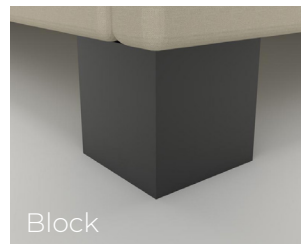

Leg Options: 4"H Standard

NAIL HEAD OPTIONS