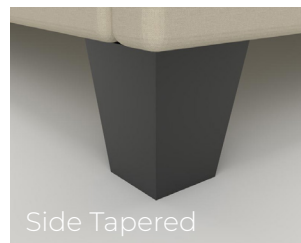

Leg Options: 4"H Standard

NAIL HEAD OPTIONS